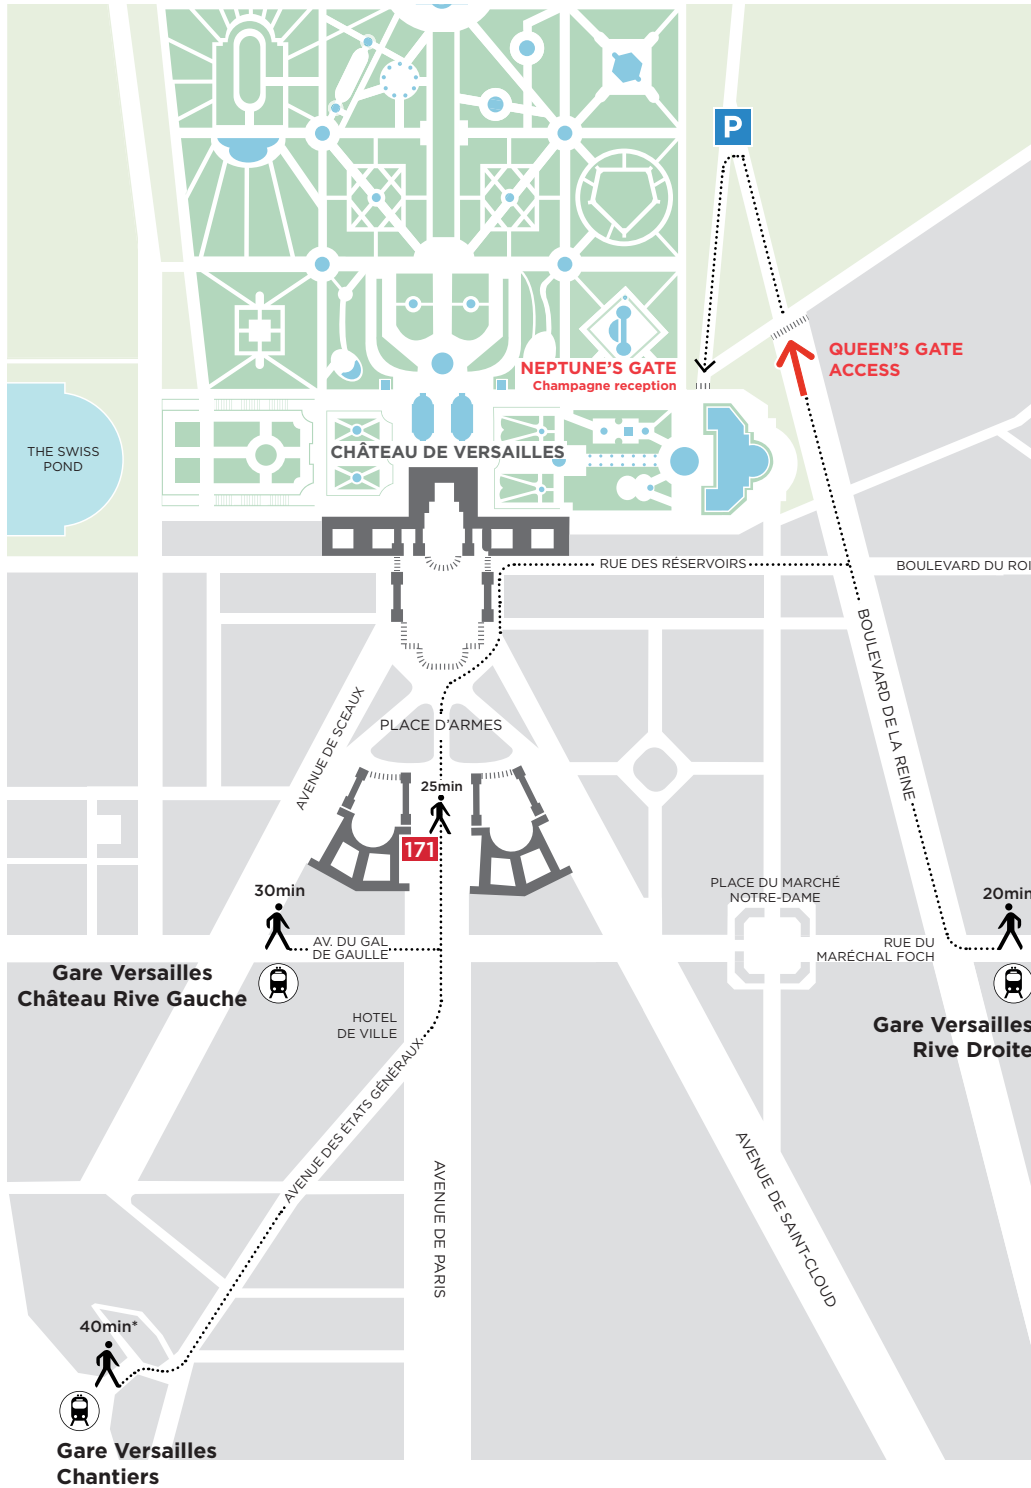

Château de Versailles Spectacles
3bis rue des Réservoirs, 78000 Versailles
T. +33 (0)1 30 83 78 89
billetterie@chateauversailles-spectacles.fr
www.chateauversailles-spectacles.fr

*Outward journey possible by bus.
Please check out itineraries and schedules
of the Phébus network: www.phebus.tm.fr

BY CAR

Highway A13 > exit Versailles Notre Dame
Highway A86 > exit Versailles Centre
GPS: 1 Boulevard de la Reine, 78000 Versailles

P QUEEN'S GATE

Opening of the car park starts from 7pm
Direct access on the site through Neptune's
Gate from 7:45pm
Only guests with a Prestige or Royal Ticket
can access the site through this way.

BY PUBLIC TRANSPORTATION

LINE N: Gare Montparnasse > Gare Versailles Chantiers
Dir. Dreux, Mantes-la-Jolie, Rambouillet. Last return 00:31⁽¹⁾

LINE L: Gare St-Lazare > Gare Versailles Rive Droite
Dir. Versailles Rive Droite. Last return 00:15⁽¹⁾

RER C: Paris > Gare Versailles Château Rive Gauche
Dir. Versailles Rive Gauche Château. Last return 23:55⁽¹⁾

171 BUS 171: Pont de Sèvres > Arrêt Versailles Château
Last return 01:00⁽¹⁾

⁽¹⁾Schedules subject to change by RATP or SNCF services