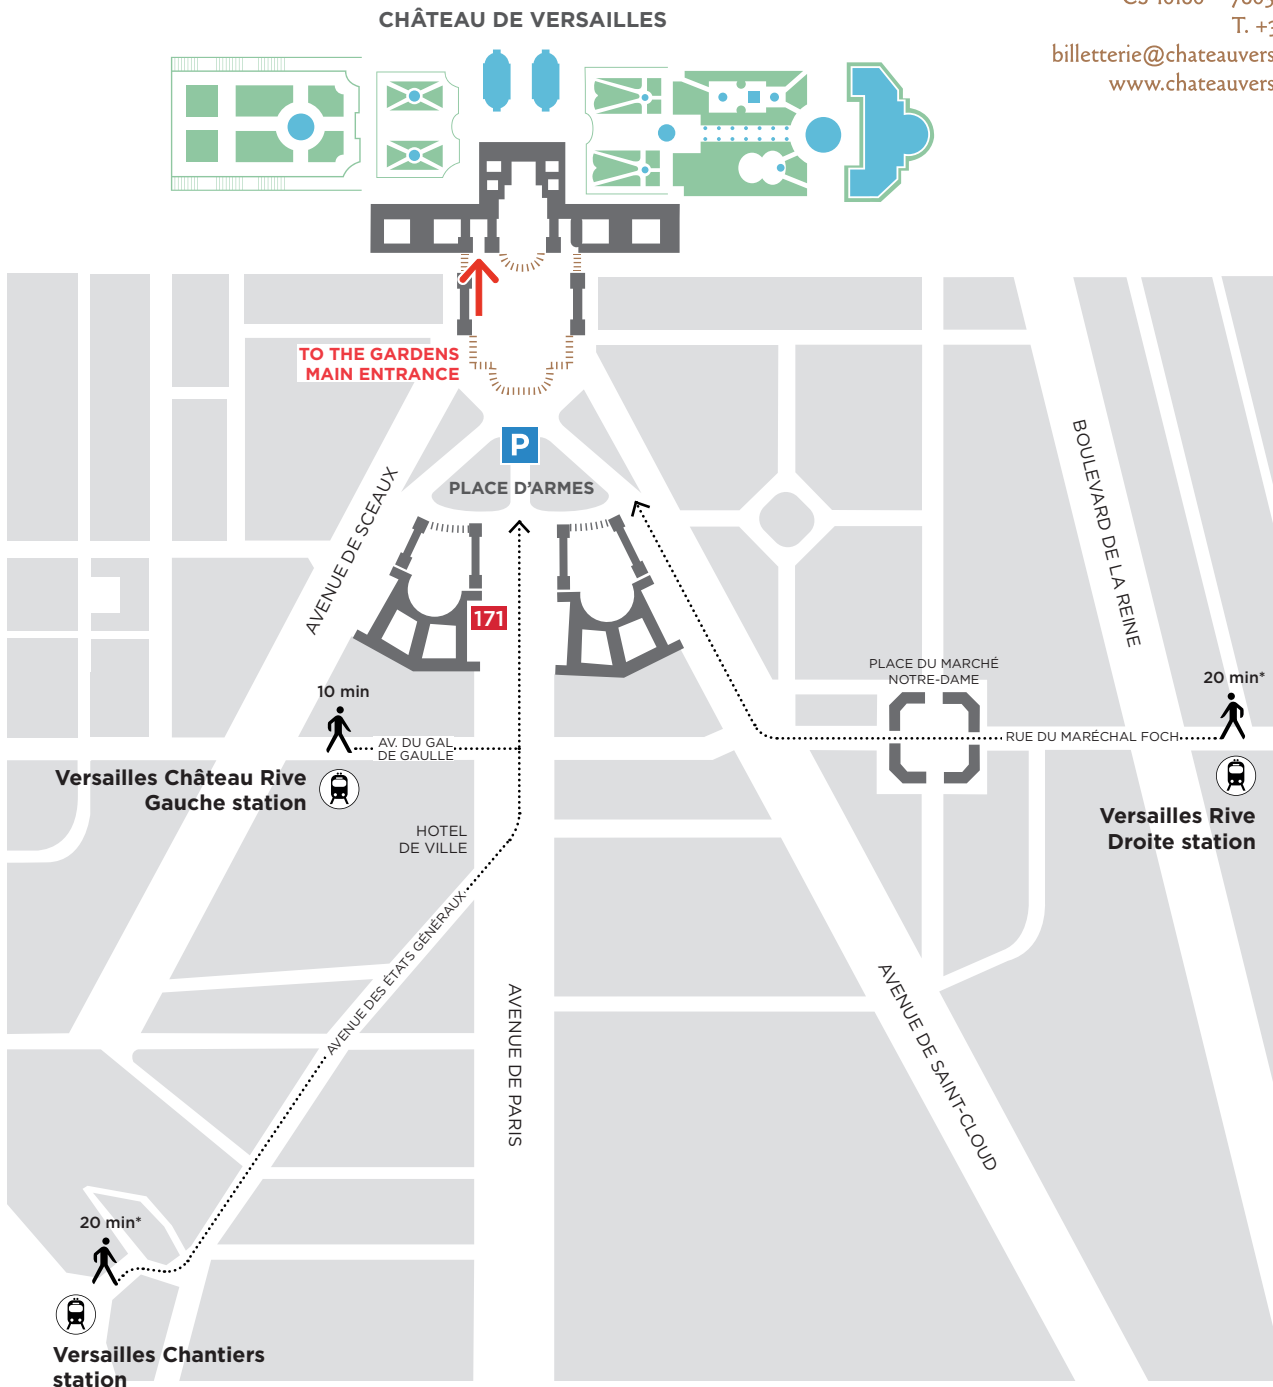

Château de Versailles Spectacles
CS 10180 – 78035 Versailles Cedex
T. +33 (0)1 30 83 78 89
billetterie@chateauversailles-spectacles.fr
www.chateauversailles-spectacles.fr

*Potential bus ride.
Check the Phebus routes and timetables: www.phebus.tm.fr

BY CAR

Motorway A13 > exit Versailles Notre Dame
Motorway A86 > exit Versailles Centre
GPS: Château de Versailles, Place d'Armes,
78000 Versailles

P PLACE D'ARMES

Pay and display during daytime.
Please note: this carpark is full on Sundays.

BY PUBLIC TRANSPORT

LINE N: Montparnasse station > Versailles Chantiers station
Dir. Dreux, Mantes-la-Jolie, Rambouillet.

LINE L: St-Lazare station > Versailles Rive Droite station
Dir. Versailles Rive Droite.

RER C: Paris > Versailles Rive Gauche station
Dir. Versailles Rive Gauche Château.

171 BUS 171: Pont de Sèvres > Versailles Château stop.