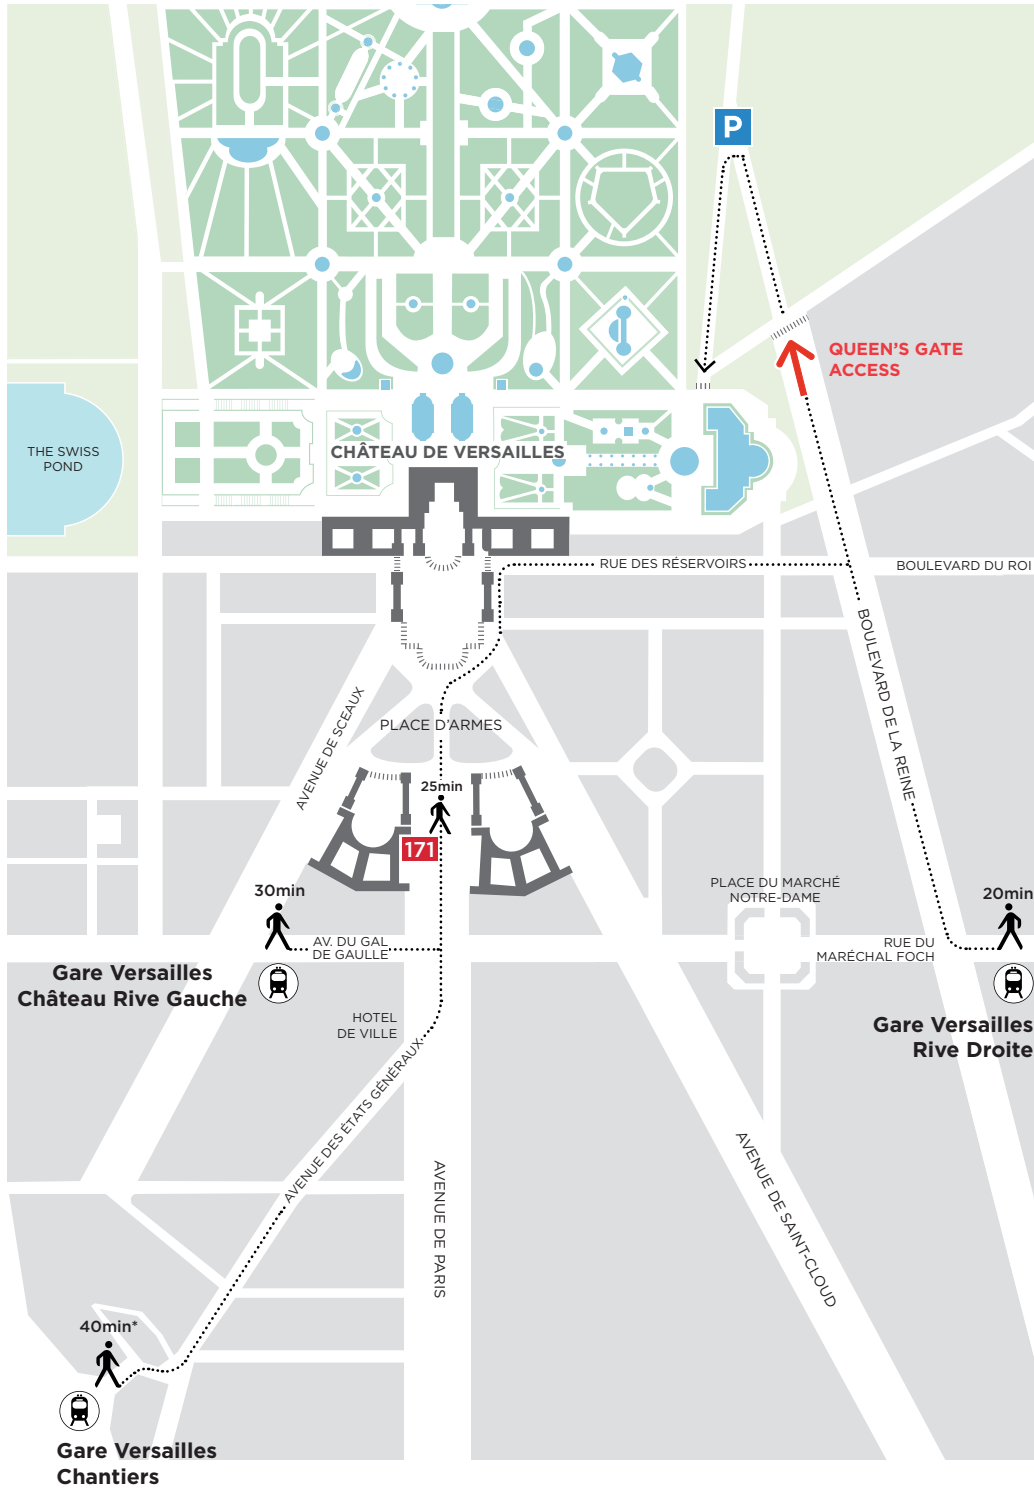

*Outward journey possible by bus.
Please check out itineraries and schedules
of the Phébus network: www.phébus.tm.fr

BY CAR

Highway A13 > exit Versailles Notre Dame
Highway A86 > exit Versailles Centre
GPS: 1 Boulevard de la Reine, 78000 Versailles

P QUEEN'S GATE

Opening of the car park starts from 7pm
Direct access on the site through Neptune's
Gate from 7:45pm
Only guests with a Prestige or Royal Ticket
can access the site through this way.

BY PUBLIC TRANSPORTATION

LINE N: Gare Montparnasse > Gare Versailles Chantiers
Dir. Dreux, Mantes-la-Jolie, Rambouillet. Last return 00:31⁽¹⁾

LINE L: Gare St-Lazare > Gare Versailles Rive Droite
Dir. Versailles Rive Droite. Last return 00:15⁽¹⁾