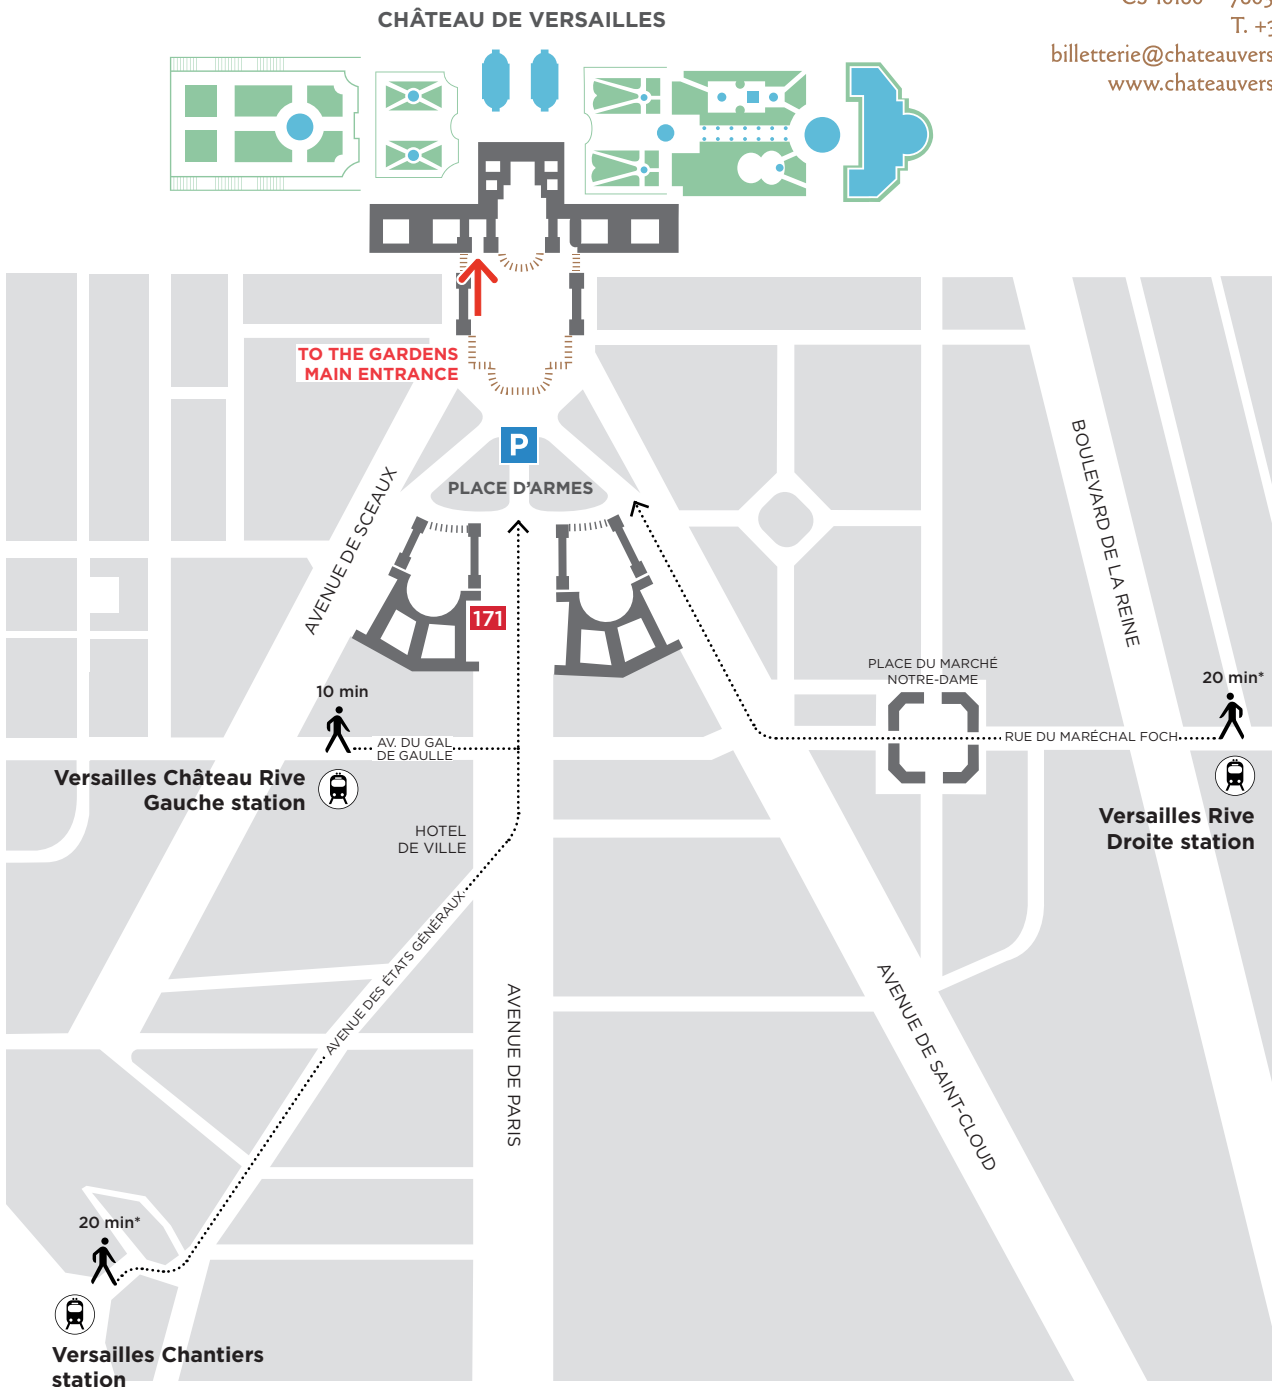

Château de Versailles Spectacles
CS 10180 – 78035 Versailles Cedex
T. +33 (0)1 30 83 78 89
billetterie@chateauversailles-spectacles.fr
www.chateauversailles-spectacles.fr

*Potential bus ride.
Check the Phebus routes and timetables: www.phebus.tm.fr

BY CAR

Motorway A13 > exit Versailles Notre Dame
Motorway A86 > exit Versailles Centre
GPS: Château de Versailles, Place d'Armes,
78000 Versailles

P PLACE D'ARMES

Pay and display during daytime.
Please note: this carpark is full on Sundays.

BY PUBLIC TRANSPORT

LINE N: Montparnasse station > Versailles Chantiers station
Dir. Dreux, Mantes-la-Jolie, Rambouillet.

LINE L: St-Lazare station > Versailles Rive Droite station
Dir. Versailles Rive Droite.

RER C: Paris > Versailles Rive Gauche station
Dir. Versailles Rive Gauche Château.

171 **BUS 171:** Pont de Sèvres > Versailles Château stop.